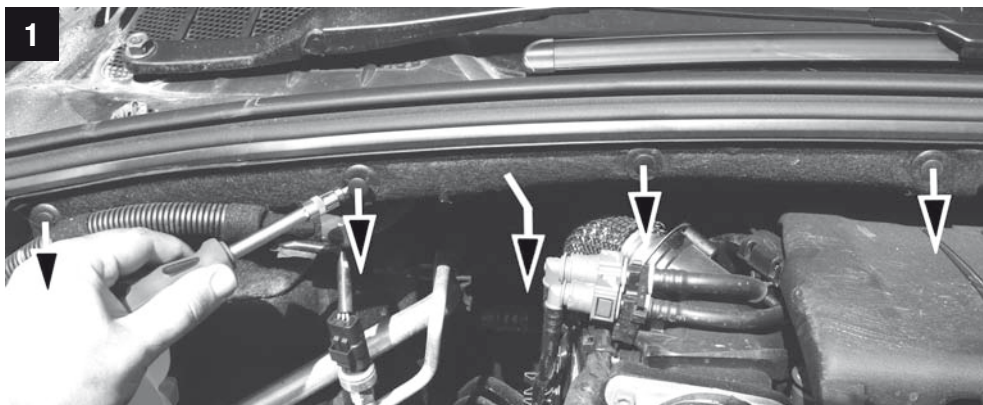

Citroen C4 II (B7), DS4 Peugeot 308, RCZ

**MANN
FILTER**

CU/CUK/FP 2940

Peugeot 1007

MANN FILTER

MANN+HUMMEL GMBH · Automotive Aftermarket · 71631 Ludwigsburg · Germany
Customer Service Center, Germany: +49 (0) 71 41 98-25 50, Fax. +49 (0) 71 41 98-25 58
Other countries: Tel. +49 (0) 71 41 98-28 80, Fax. +49 (0) 71 41 98-25 58
customer-service@mann-hummel.com
www.mann-filter.com