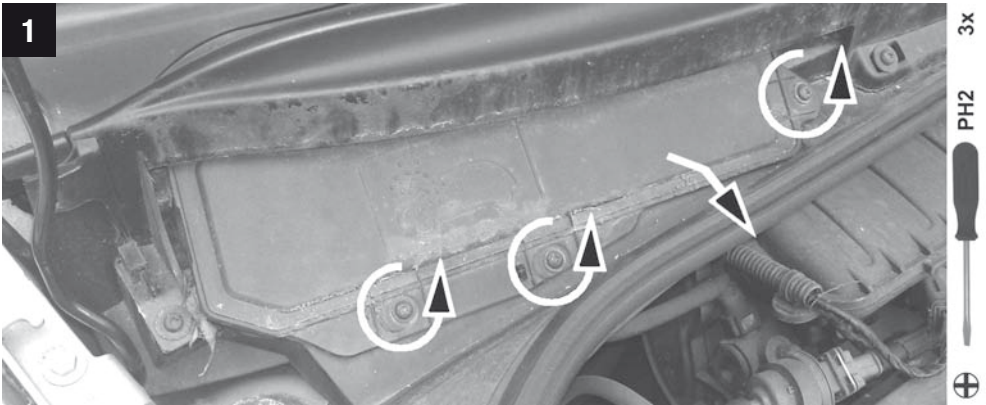

CU/CUK/FP 2940

Citroen C3, C3 Pluriel