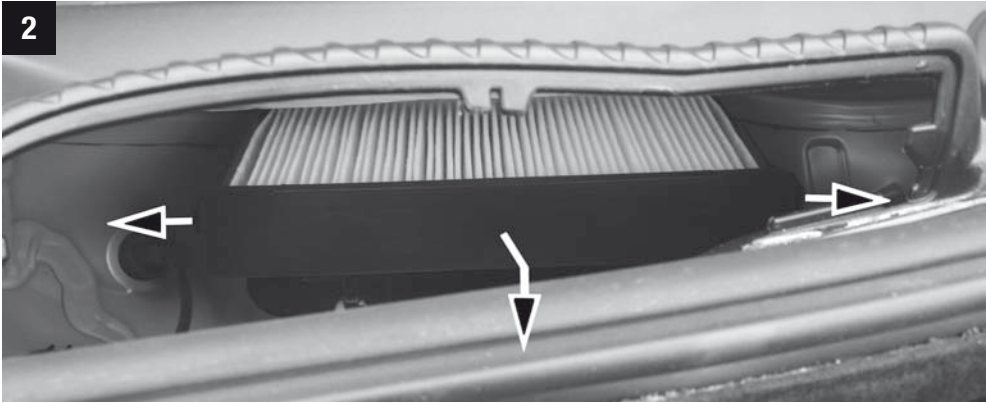

CU/CUK/FP 2940

Citroen C3 Picasso