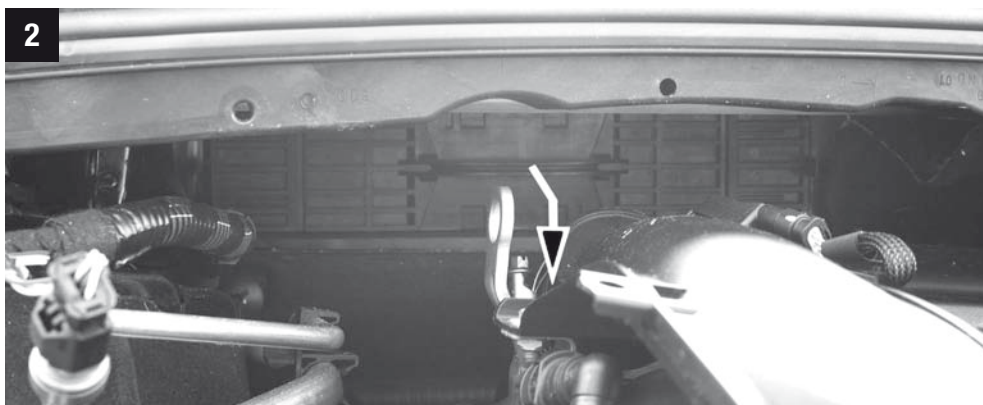

Citroen C4 II (B7), DS4 Peugeot 308, RCZ

**MANN
FILTER**

CU/CUK/FP 2940

Peugeot 1007

MANN FILTER

MANN+HUMMEL GMBH · Automotive Aftermarket · 71631 Ludwigsburg · Germany
Customer Service Center, Germany: +49 (0) 71 41 98-25 50, Fax. +49 (0) 71 41 98-25 58
Other countries: Tel. +49 (0) 71 41 98-28 80, Fax. +49 (0) 71 41 98-25 58
customer-service@mann-hummel.com
www.mann-filter.com