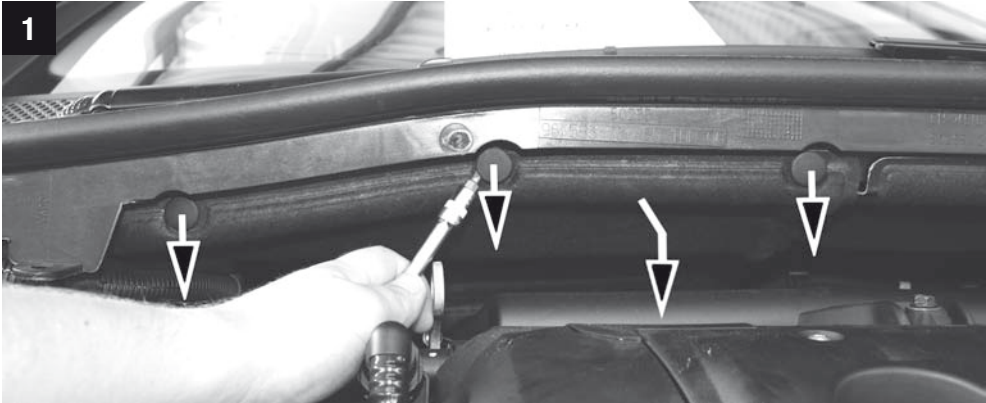

CU/CUK/FP 2940

Citroen C4 Peugeot 307