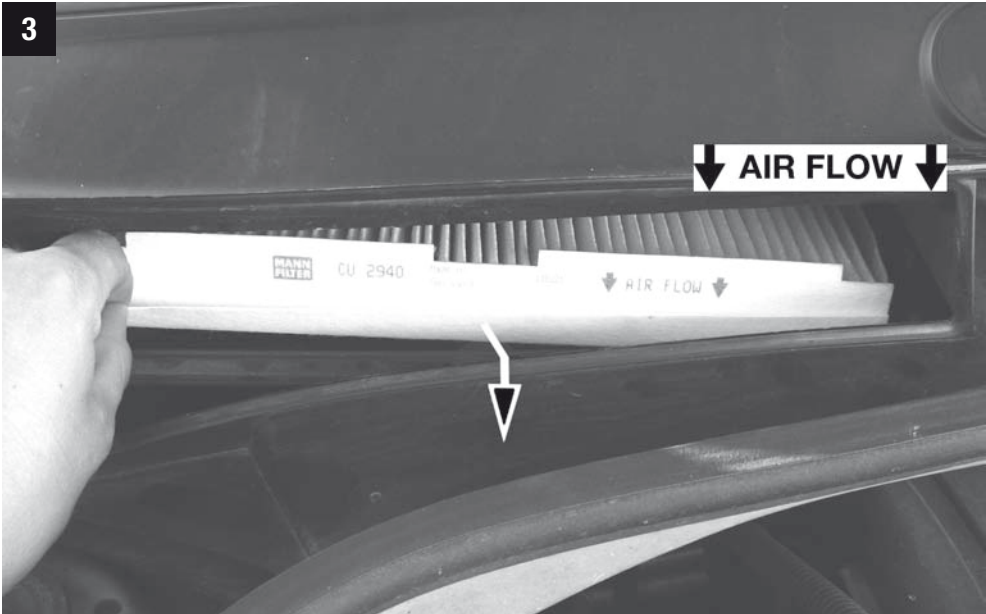

CU/CUK/FP 2940

Citroen C2