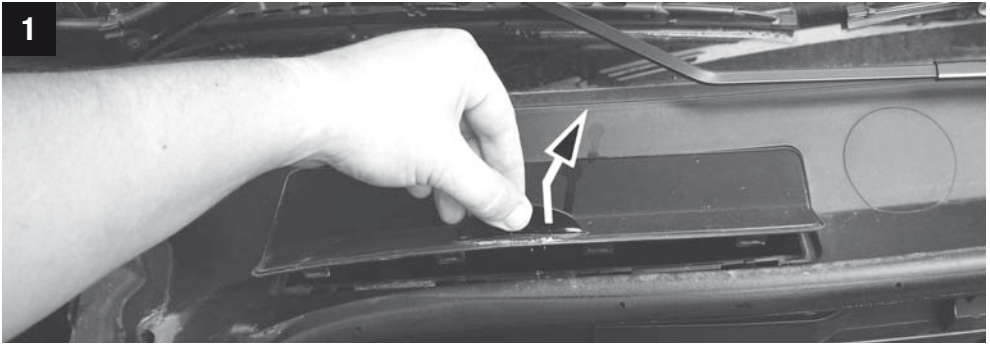

Citroen C4 II (B7), DS4 Peugeot 308, RCZ

**MANN
FILTER**

CU/CUK/FP 2940

Peugeot 1007

MANN FILTER

MANN+HUMMEL GMBH · Automotive Aftermarket · 71631 Ludwigsburg · Germany
Customer Service Center, Germany: +49 (0) 71 41 98-25 50, Fax. +49 (0) 71 41 98-25 58
Other countries: Tel. +49 (0) 71 41 98-28 80, Fax. +49 (0) 71 41 98-25 58
customer-service@mann-hummel.com
www.mann-filter.com