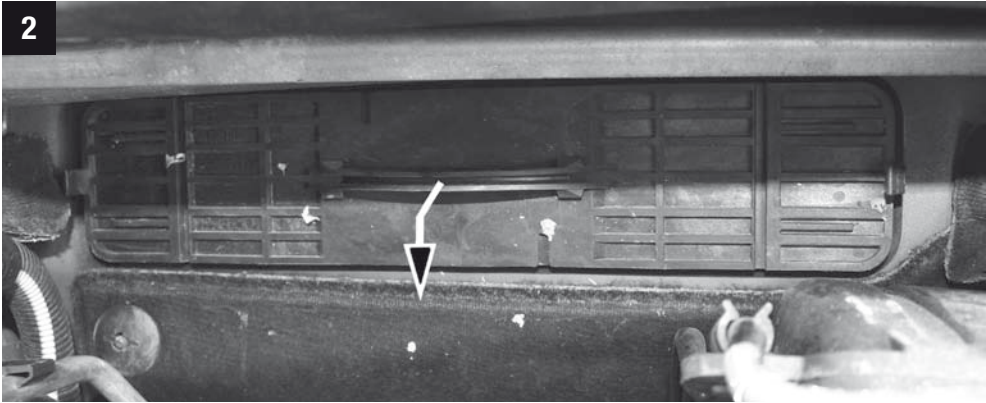

CU/CUK/FP 2940

Citroen C4 Peugeot 307