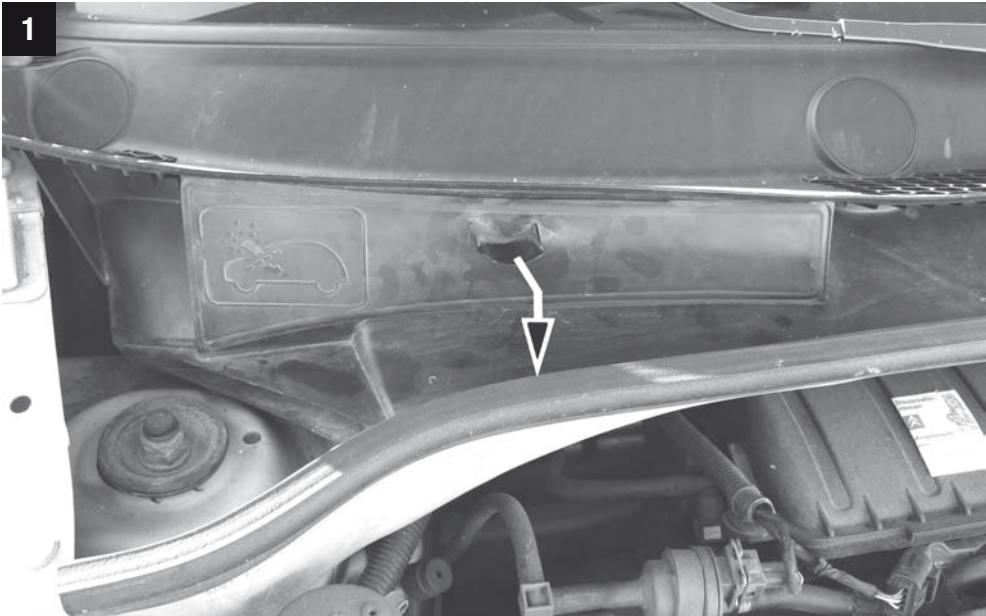

MANNN FILTER

12 min.

Citroen
Peugeot

CU/CUK/FP 2940

CU/CUK/FP 2940

Citroen C2

**MANN
FILTER**

CU/CUK/FP 2940