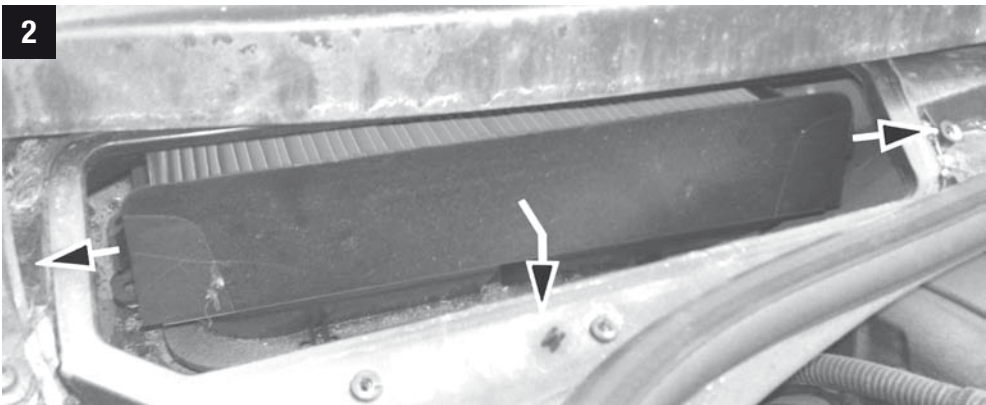

CU/CUK/FP 2940

Citroen C3, C3 Pluriel