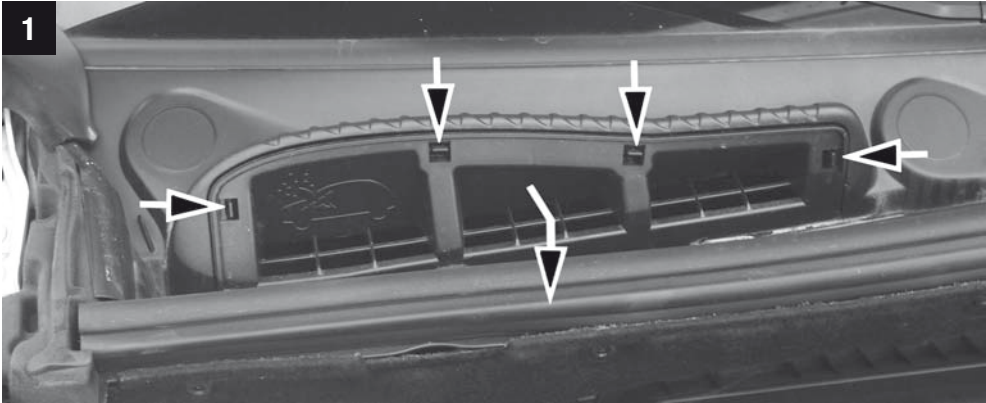

CU/CUK/FP 2940

Citroen C3 Picasso