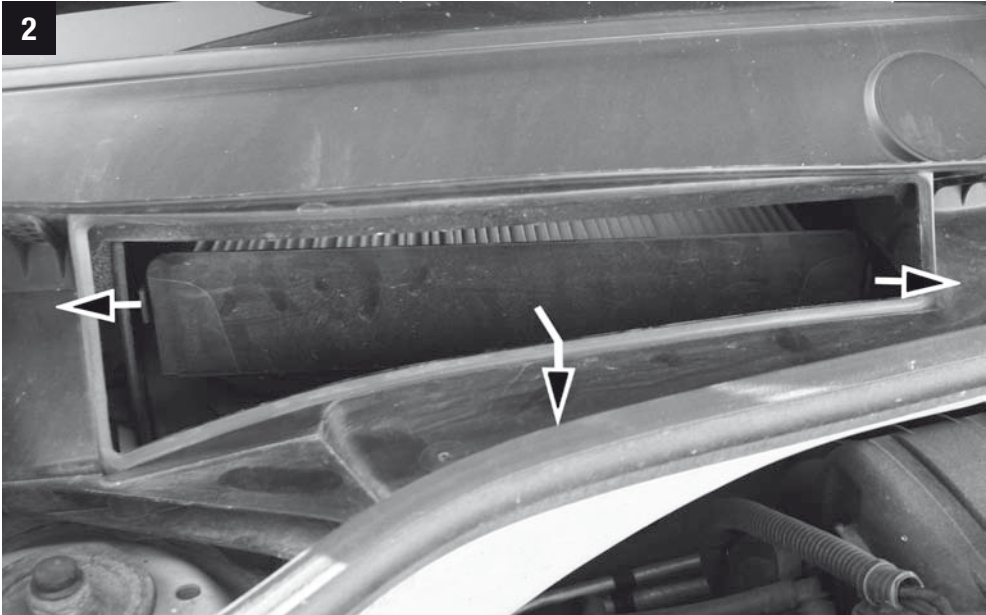

CU/CUK/FP 2940

Citroen C2