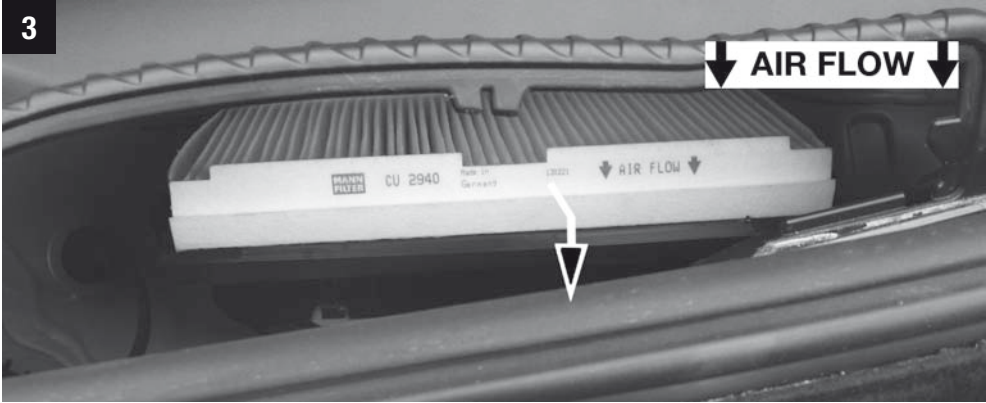

CU/CUK/FP 2940

Citroen C3 Picasso