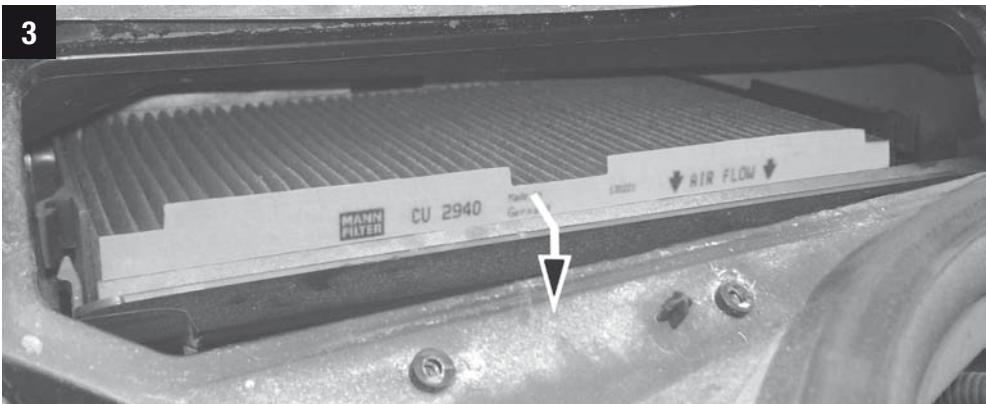

CU/CUK/FP 2940

Citroen C3, C3 Pluriel