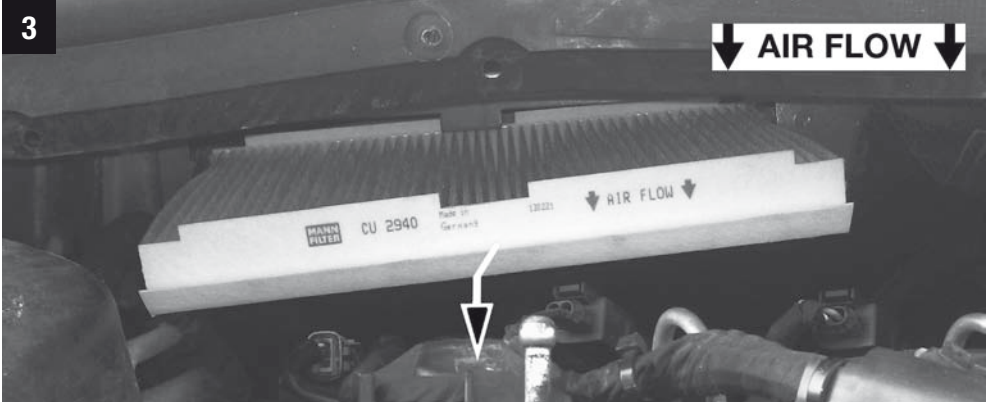

CU/CUK/FP 2940

Citroen C4 Peugeot 307