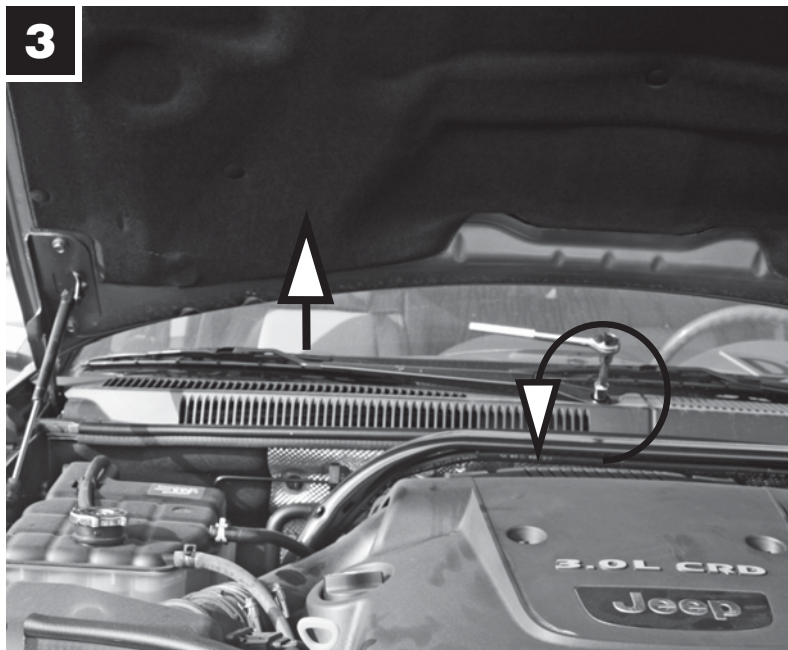

# CU 4727

Chrysler

 30 min.

**MANN  
FILTER**

**CU 4727** Chrysler

**MANN+HUMMEL GMBH**

Automotive Aftermarket, 71631 Ludwigsburg, Germany

Customer Service Center, Germany: Tel. +49 (71 41) 98-25 50, Fax +49 (71 41) 98-25 58